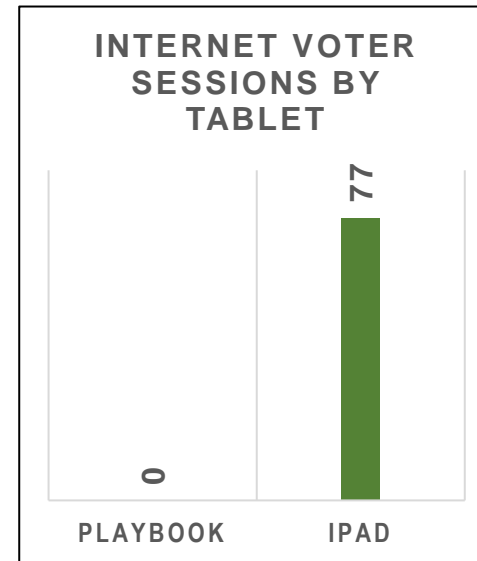

Device	Operating System	Voter Sessions	%
Computer	Linux	26	71.3%
	Macintosh	333	
	Windows 7	21	
	Windows 8	20	
	Windows 10	809	
	Windows Vista	0	
	Windows XP	0	
Smart Phone	Android	178	28.7%
	Blackberry	0	
	iPhone	231	
Tablet	Playbook	0	
	iPad	77	
Other	iPod	0	
Total		1,695