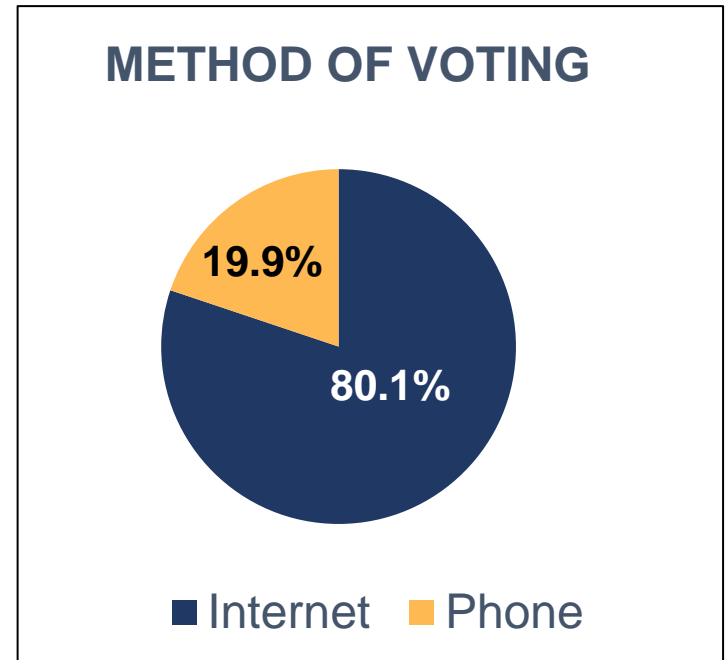

intelivote systems inc

TOWNSHIP OF NORTH DUNDAS
2022 MUNICIPAL & SCHOOL BOARD ELECTIONS
ELECTION STATISTICS

Prepared by: Intelivote Systems Inc.
Date: November 15, 2022

Information Base		Number	%
1	Number of eligible electors in system.	8,704	
2	Number of electors who cast at least one ballot.	2,740	
3	Participation rate.	31.5%	
4	Voters who used the internet to vote.	2,196	80.1%
5	Voters who used the phone to vote.	544	19.9%
6	Internet votes cast at a kiosk computer	185	8.4%
7	Average amount of time a voter spent voting using the Internet.	54 sec	
8	Average amount of time a voter spent voting using the telephone.	1 min 43 sec	
Residency Status		Number	%
9	Total eligible electors with "Resident" status.	8,150	93.6%
10	Voters casting ballots with "Resident" status.	2,626	95.8%
11	Total eligible electors with "Non-Resident" status.	554	6.4%
12	Voters casting ballots with "Non-Resident" status.	114	4.2%
Occupancy Status		Number	%
13	Total eligible electors with "Owner" status.	5,972	68.6%
14	Voters casting ballots with "Owner" status.	2,076	75.8%
15	Total eligible electors with "Spouse" status.	315	3.6%
16	Voters casting ballots with "Spouse" status.	140	5.1%
17	Total eligible electors with "Tenant" status.	1,129	13.0%
18	Voters casting ballots with "Tenant" status.	351	12.8%
19	Total eligible electors with "Boarder/Other" status.	1,288	14.8%
20	Voters casting ballots with "Boarder/Other" status.	173	6.3%