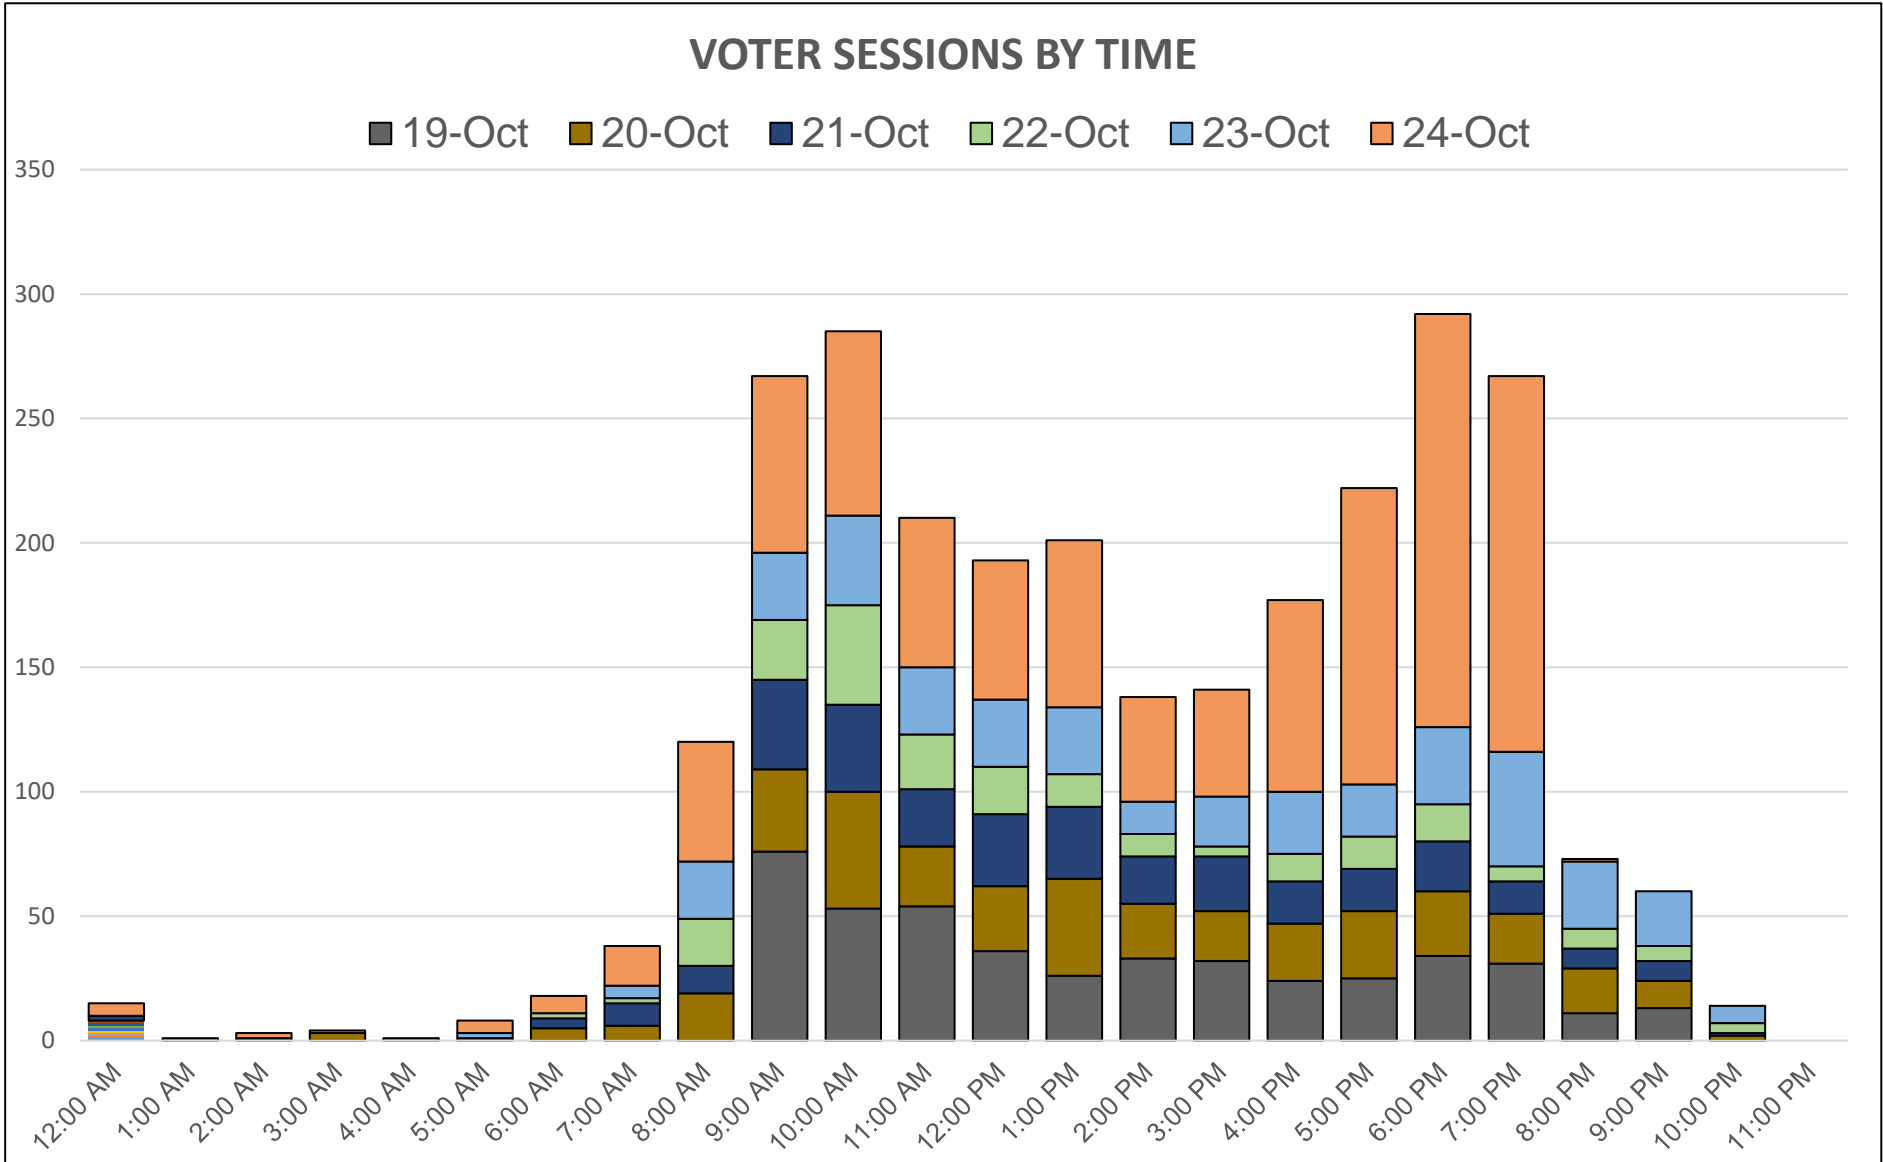

MUNICIPAL ELECTION PARTICIPATION STATISTICS

■ Total % ■ Internet % ■ Phone %

COUNCILLORS

2022 North Dundas Municipal and School Board Elections Voting Time Breakdown

Date & Time	19-Oct	20-Oct	21-Oct	22-Oct	23-Oct	24-Oct	Grand Total	%/Hr.
12:00 AM			2			5	7	0.3%
1:00 AM						1	1	0.0%
2:00 AM		1				2	3	0.1%
3:00 AM		3				1	4	0.1%
4:00 AM						1	1	0.0%
5:00 AM		1			2	5	8	0.3%
6:00 AM		5	4	2		7	18	0.7%
7:00 AM		6	9	2	5	16	38	1.4%
8:00 AM		19	11	19	23	48	120	4.4%
9:00 AM	76	33	36	24	27	71	267	9.7%
10:00 AM	53	47	35	40	36	74	285	10.4%
11:00 AM	54	24	23	22	27	60	210	7.7%
12:00 PM	36	26	29	19	27	56	193	7.0%
1:00 PM	26	39	29	13	27	67	201	7.3%
2:00 PM	33	22	19	9	13	42	138	5.0%
3:00 PM	32	20	22	4	20	43	141	5.1%
4:00 PM	24	23	17	11	25	77	177	6.5%
5:00 PM	25	27	17	13	21	119	222	8.1%
6:00 PM	34	26	20	15	31	166	292	10.7%
7:00 PM	31	20	13	6	46	151	267	9.7%
8:00 PM	11	18	8	8	27	1	73	2.7%
9:00 PM	13	11	8	6	22		60	2.2%
10:00 PM		2	1	4	7		14	0.5%
11:00 PM							0	0.0%
Grand Total	448	373	303	217	386	1,013	2,740	
%/Day	16.4%	13.6%	11.1%	7.9%	14.1%	37.0%		

2022 North Dundas Municipal and School Board Elections Voting Time Breakdown

*Note that there was 1 vote cast after the close of the election as the elector logged into the electronic voting system just before close at 8pm.