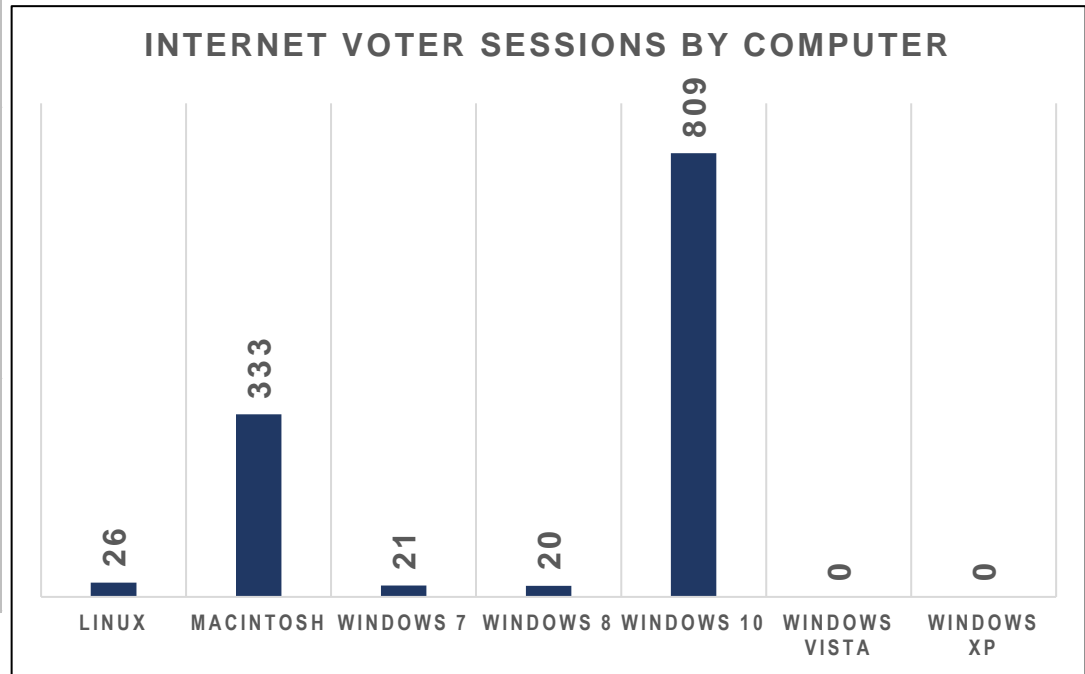

Device	Operating System	Voter Sessions	%
Computer	Linux	26	71.3%
	Macintosh	333	
	Windows 7	21	
	Windows 8	20	
	Windows 10	809	
	Windows Vista	0	
	Windows XP	0	
Smart Phone	Android	178	28.7%
	Blackberry	0	
	iPhone	231	
Tablet	Playbook	0	
	iPad	77	
Other	iPod	0	
Total		1,695