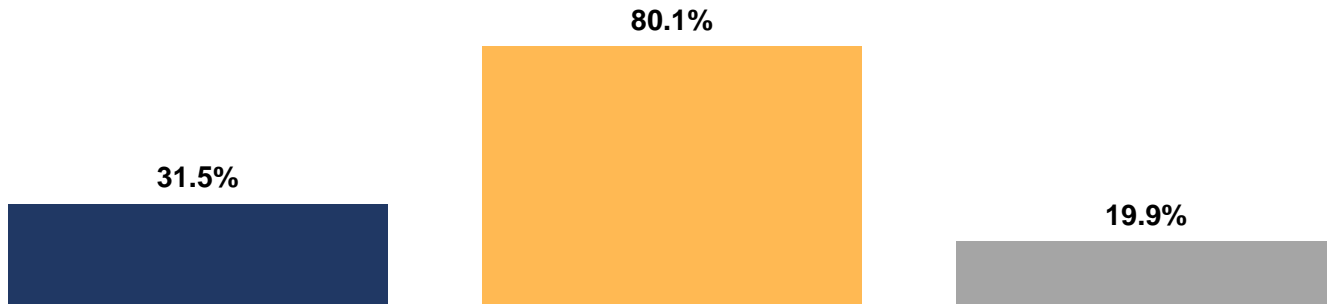

2022 North Dundas Municipal and School Board Elections Participation Statistics

		Total Eligible Electors	Participated Eligible Electors	Total %	Internet Votes	Internet %	Phone Votes	Phone %				
1	Election Overall	8704	2740	31.5%	2196	80.1%	544	19.9%				
	RACE	Total Eligible Electors	Participated Eligible Electors	Total %	Internet Votes	Internet %	Phone Votes	Phone %	Spoiled Ballots	Spoil %	Declined Ballots	Declined %
MUNICIPAL	2 Mayor Acclaimed	8704										
	3 Deputy Mayor Acclaimed	8704										
	4 Councillors	8704	2740	31.5%	2196	80.1%	544	19.9%	8	0.3%	15	0.5%
SCHOOL BOARD	7 English Public Acclaimed	7434										
	8 English Separate Acclaimed	749										
	9 French Public Acclaimed	103										
	10 French Separate Acclaimed	323										
	11 No School Support	95										

MUNICIPAL ELECTION PARTICIPATION STATISTICS

■ Total %   ■ Internet %   ■ Phone %

COUNCILLORS