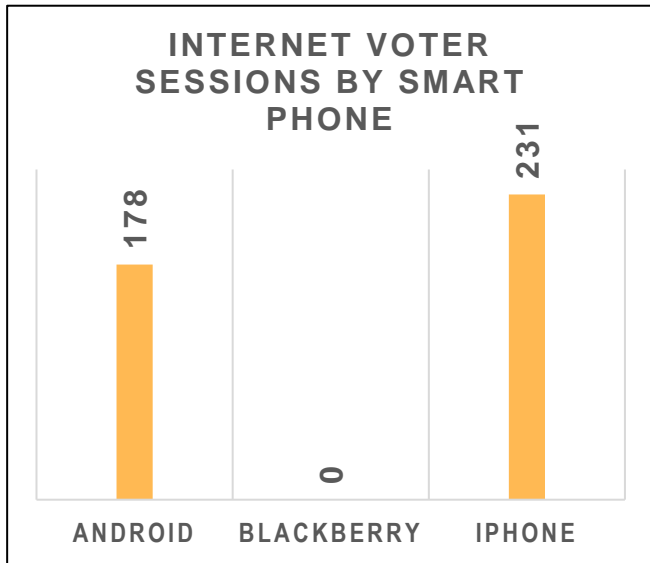

Device	Operating System	Voter Sessions	%
Computer	Linux	26	71.3%
	Macintosh	333	
	Windows 7	21	
	Windows 8	20	
	Windows 10	809	
	Windows Vista	0	
	Windows XP	0	
Smart Phone	Android	178	28.7%
	Blackberry	0	
	iPhone	231	
Tablet	Playbook	0	
	iPad	77	
Other	iPod	0	
Total		1,695