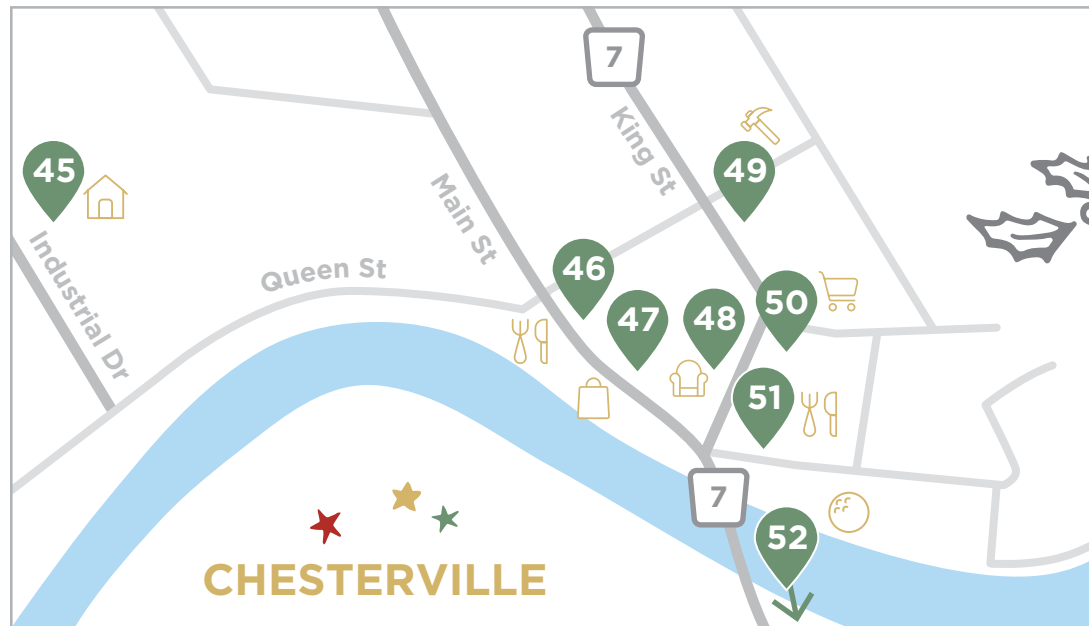

SHOP LOCALLY AND YOU CAN WIN!

Details on reverse

North Dundas
Chamber of Commerce

- **38 K2D2 Landscaping Depot**
  10506 Clark Rd, Mountain
- **39 Mountain Treasures & HOL Boutique**
  2245 Simms St, Mountain
- **40 Loughin's Country Store**
  1738 County Rd 1, Mountain

- **41 Morewood Lucky Mart**
  98 Main St, Morewood
- **42 Smirlholm Farm Honey**
  65 Main St, Morewood
- **43 Smokie Ridge Vineyard**
  10090 Cameron Rd, Mountain

- **44 Sandy Row Restaurant & Golf Club**
  10668 Sandy Row, South Mountain
- **45 Curran Flooring Centre**
  18 Industrial Dr, Chesterville
- **46 Papa Gus Jr Pizza**
  25 Main St, Chesterville

- **47 Chesterville PharmaChoice**
  21 Main St, Chesterville
- **48 Boucher's Upholstery**
  18 King St, Chesterville
- **49 Cotnam Ace Hardware**
  33 King St, Chesterville

- **50 Mike Dean Local Grocer**
  19 King St, Chesterville
- **51 Louis' Restaurant**
  1 King St, Chesterville
- **52 Chesterville Bowling Lanes**
  2803 County Rd 7, Chesterville