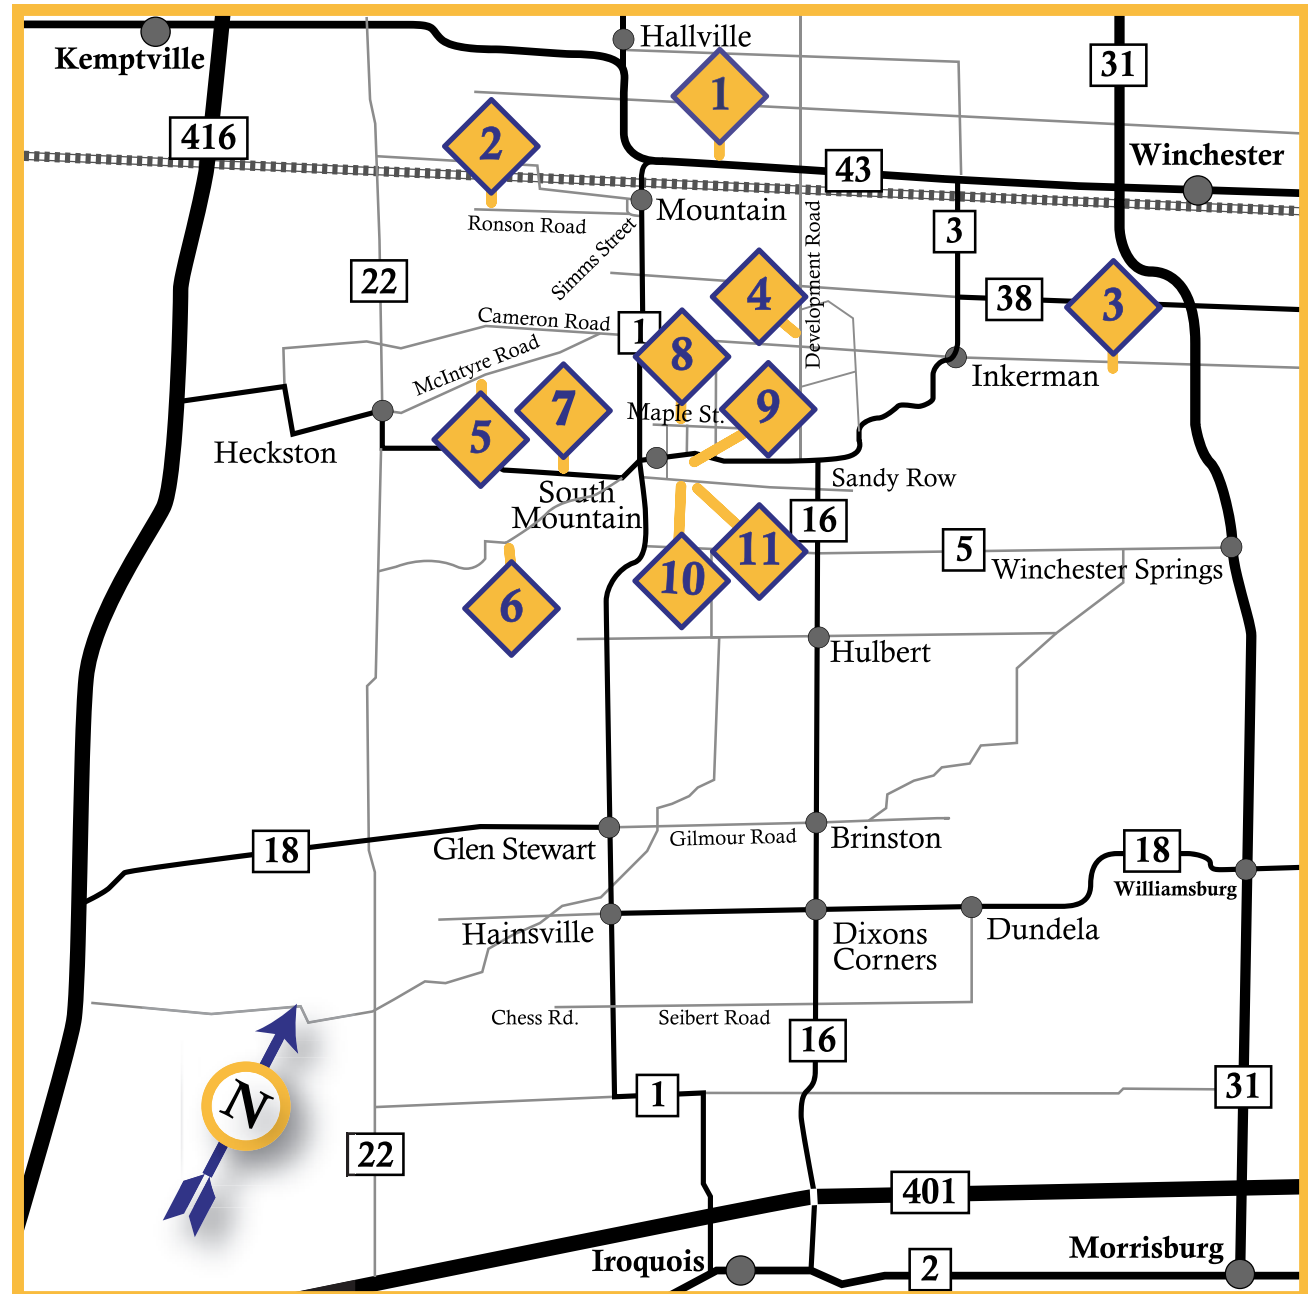

Stop by Sandy Row Golf Club for a  
fabulous meal before continuing on with  
the tour.

For information about artists or the tour,  
visit our website

[www.ocgstudiotour.ca](http://www.ocgstudiotour.ca)

Or call Monique at 613 989-5426

Plan your  
route, using  
the map and  
just follow the  
signs!

# Studio Tour Map & Locations

-  **Natalie Gosselin**  
10651 County Rd. # 43
-  **Laura Squissato**  
10319 Ronson Road
-  **Joyce Geleynse**  
11521 Guy Road
-  **Pamela Sherrer**  
2540 Development Road
-  **Monique O'Brien**  
10166 McIntyre Road
-  **Debbie Gilmer**  
10104 Nation River Road
-  **Hélène Watelle**  
10361 County Road 3
-  **Rain Kazymierchyk**  
10621 Maple Street
-  **Tim O'Let**  
10642 Main St.
-  **Hugh Hamilton**  
10644 Sandy Row
-  **Sandy Row Golf Club**  
10660 Sandy Row

2 Days - 11 Stops - 22 Unique Artists & Artisans